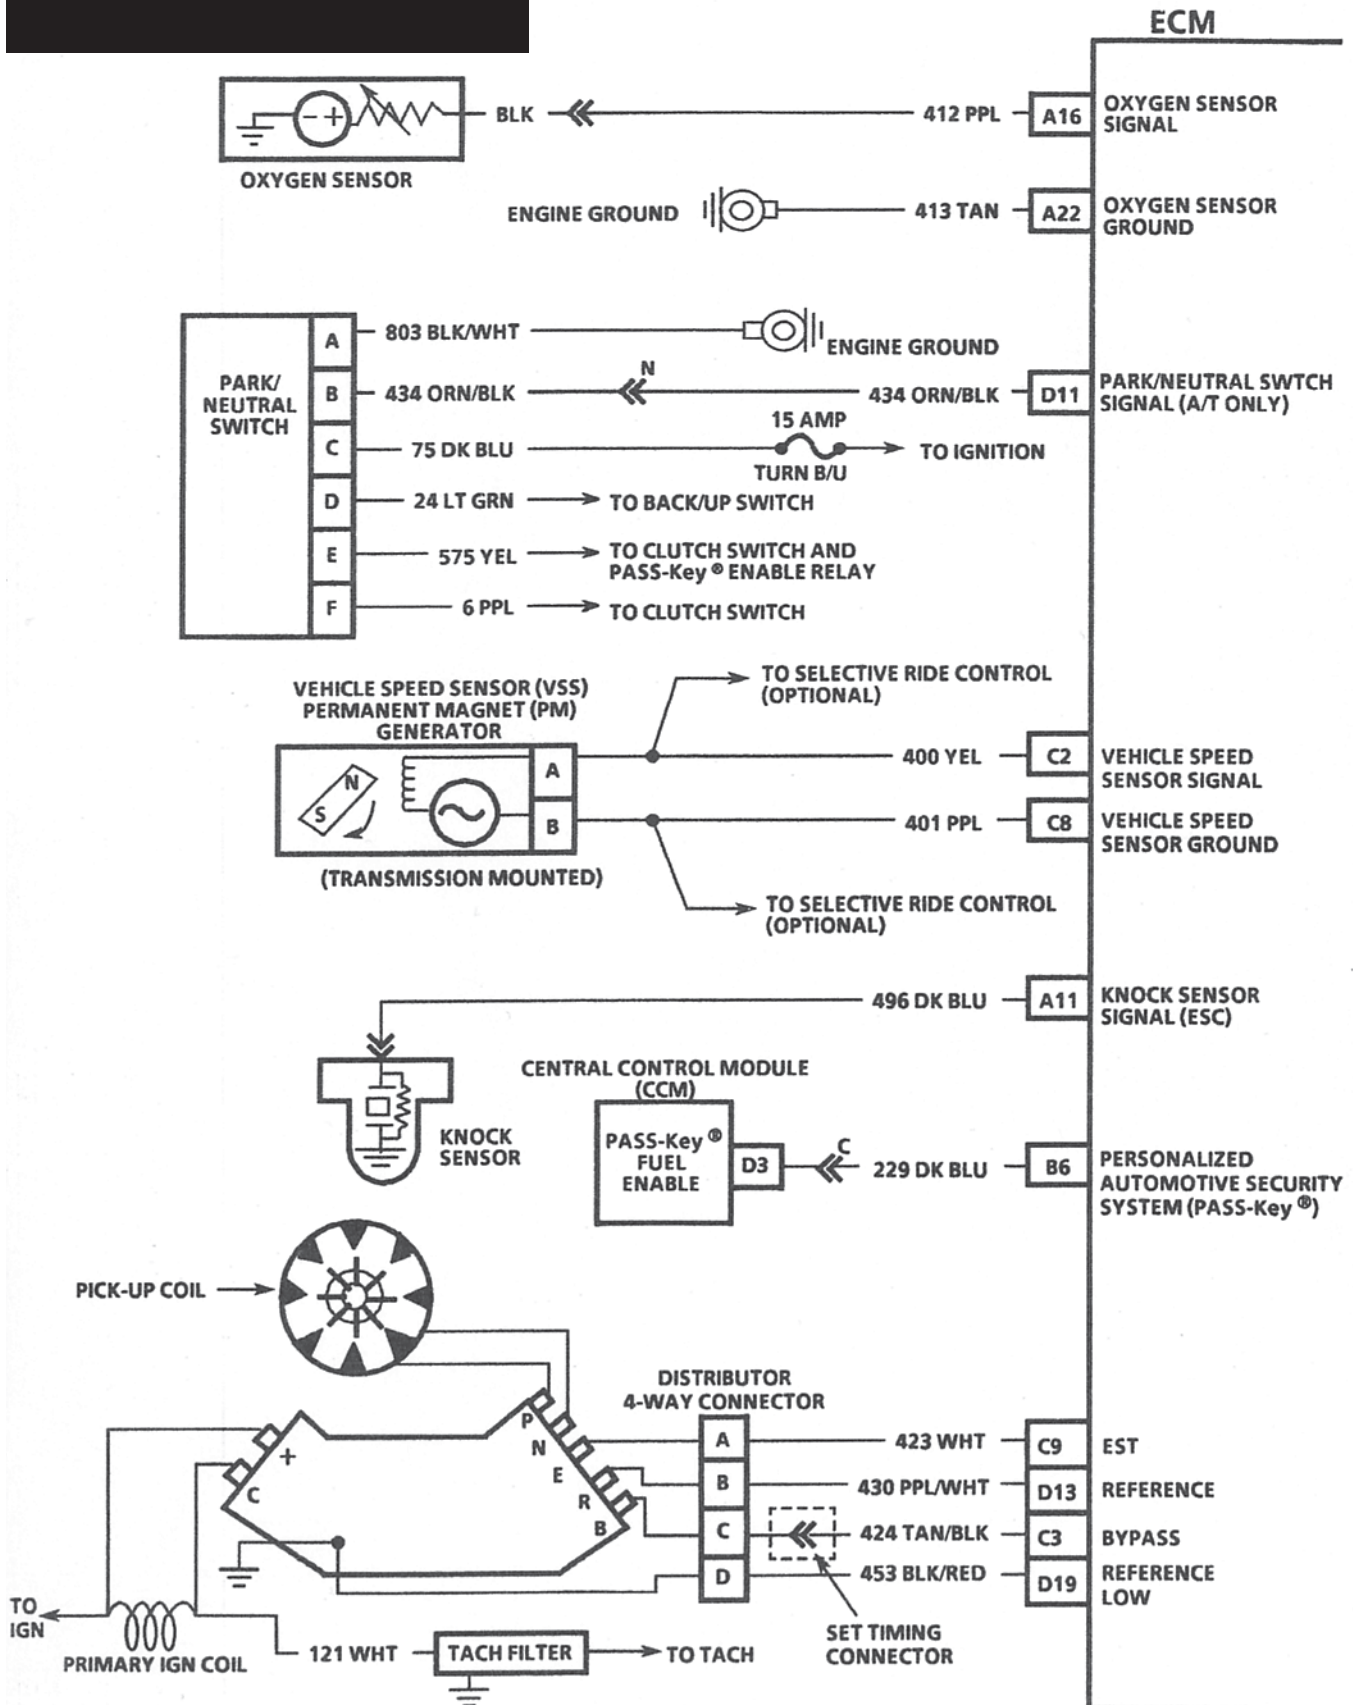

L98 1990-91

ECM Wiring Diagram - 5.7L "Y" Carline Figure 1 of 6

11-7-90
95 6286-6E

L98 1990-91

ECM Wiring Diagram - 5.7L "Y" Carline Figure 2 of 6

12-3-90
95 6287-6E

L98 1990-91

ECM Wiring Diagram - 5.7L "Y" Carline Figure 3 of 6

11-12-90
95 6288-6E

L98 1990-91

ECM Wiring Diagram - 5.7L "Y" Carline Figure 4 of 6

11-12-90

L98 1990-91

ECM Wiring Diagram - 5.7L "Y" Carline Figure 5 of 6

11-27-90
95 6290-6E

L98 1990-91

ECM Wiring Diagram - 5.7L "Y" Carline Figure 6 of 6

11-12-90
95 7449-6E