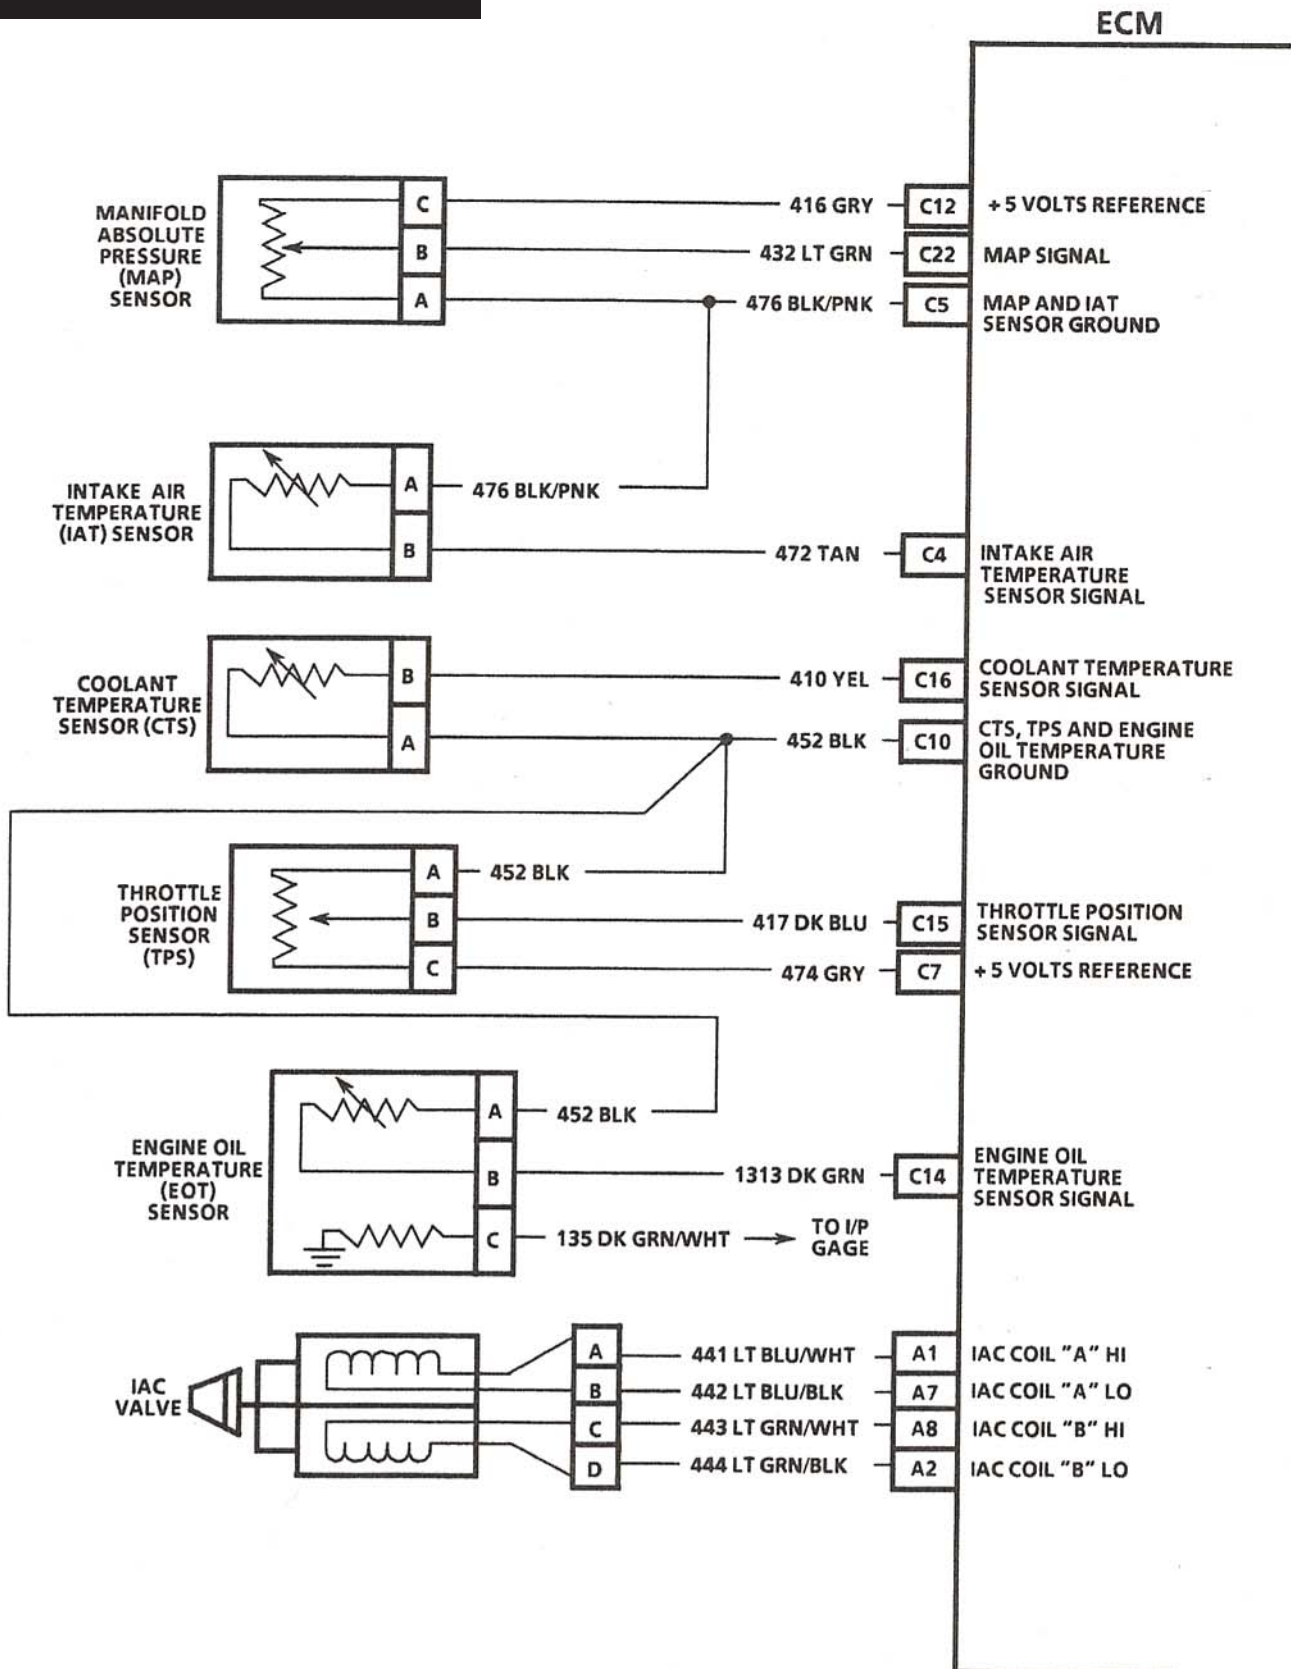

L98 1990-91

ECM Wiring Diagram - 5.7L "Y" Carline Figure 1 of 6

11-7-90
95 6286-6E

L98 1990-91

ECM Wiring Diagram - 5.7L "Y" Carline Figure 2 of 6

12-3-90
95 6287-6E

L98 1990-91

ECM Wiring Diagram - 5.7L "Y" Carline Figure 3 of 6

11-12-90
95 6288-6E

L98 1990-91

ECM Wiring Diagram - 5.7L "Y" Carline Figure 4 of 6

11-12-90

L98 1990-91

ECM Wiring Diagram - 5.7L "Y" Carline Figure 5 of 6

11-27-90
95 6290-6E

L98 1990-91

ECM Wiring Diagram - 5.7L "Y" Carline Figure 6 of 6

11-12-90
95 7449-6E